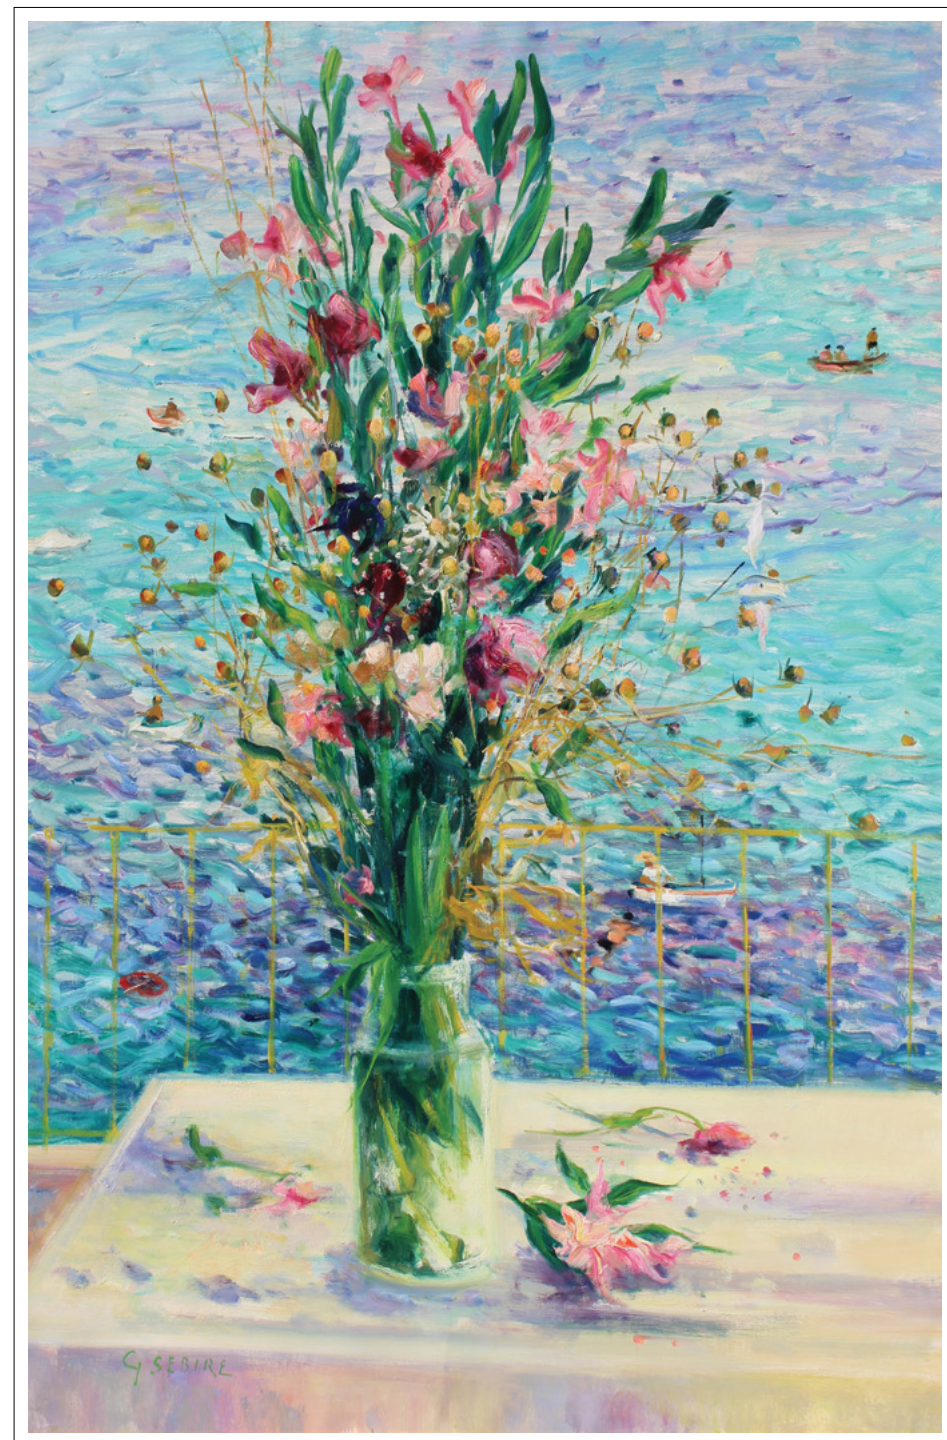

## GASTON SÉBIRE &

(1920–2001)

Like fireworks, Gaston Sébire's monumental floral paintings are at once beautiful and studied arrangements, as well as explosions of color into space.

Sébire's work is a faithful representation of the moment, presenting the viewer with balanced compositions that carefully consider the principles of floral design. At the same time, the color and form of the arrangements spring forth from within their vessels.

These complex compositions appeal both to those seeking a more 'contemporary' aesthetic as well as those preferring more traditional styles.

Such duality is made manifest through the scale of these works, which turn floral still-life compositions into dynamic and monumental paintings.

*Le bouquet  
au fond bleu et  
paquerettes*

*Le bouquet au fond bleu et paquerettes, 1980*  
oil on canvas  
57 1/2 x 38 3/16 in.  
FG© 139033

*Fleurs en vase*  
*Rococo*

*Fleurs en vase Rococo*

oil on canvas

# *Le bouquet et la plage*

*Le bouquet et la plage*, 1979  
oil on canvas  
57 1/2 x 38 1/4 in.  
FG© 140026

*Le bouquet sur  
la mer*

*Le bouquet sur la mer, 1971*  
oil on canvas  
57 1/2 x 38 3/16 in.  
FG© 140971