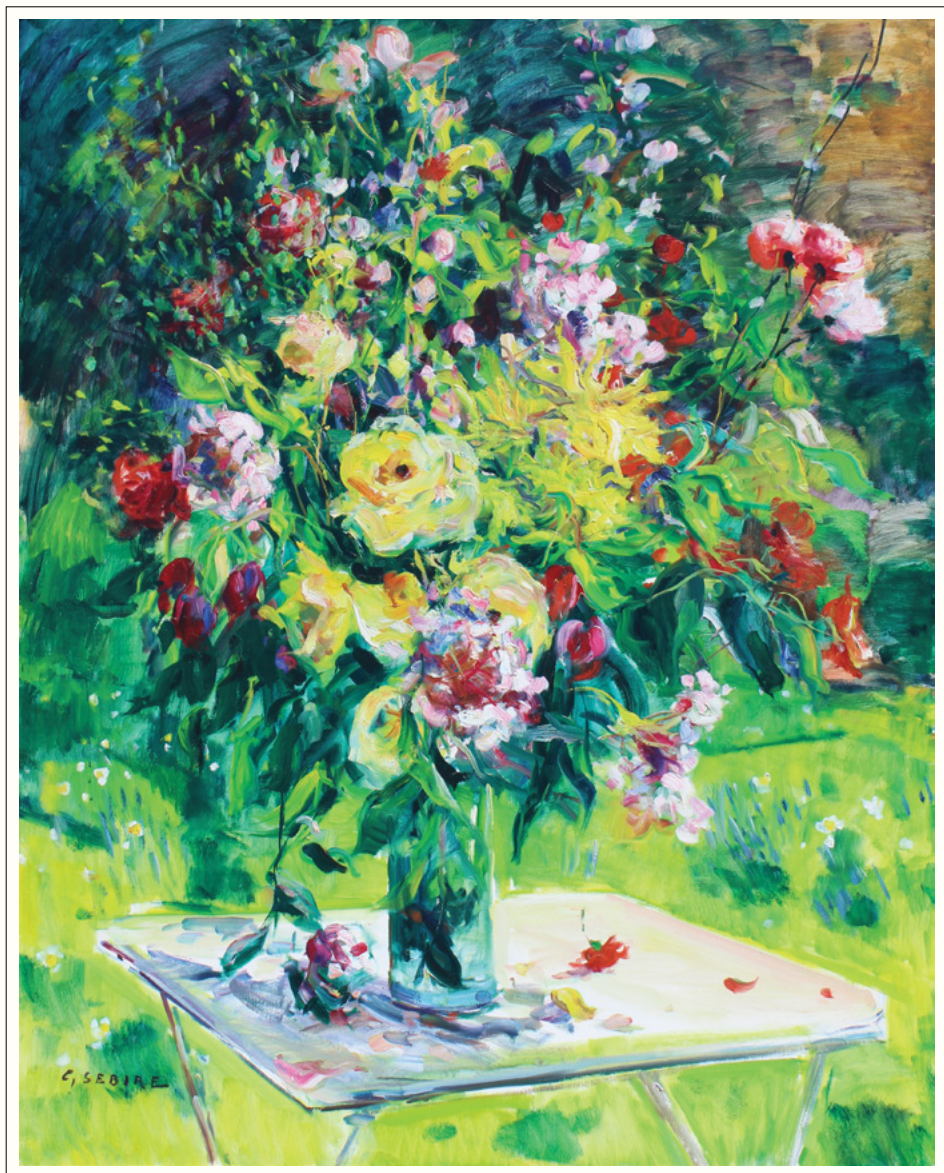

FINDLAY GALLERIES

THREE CENTURIES IN ART

GASTON SÉBIRE &  
*Les Fleurs Énormes*

FINDLAY GALLERIES

THREE CENTURIES IN ART

GASTON SÉBIRE & *Les Fleurs Énormes*

(cover) *Bouquet au jardin*, 1979

oil on canvas | 57 1/2 x 44 3/4 in. | FG© 139623

## GASTON SÉBIRE &

(1920–2001)

Like fireworks, Gaston Sébire's monumental floral paintings are at once beautiful and studied arrangements, as well as explosions of color into space.

Sébire's work is a faithful representation of the moment, presenting the viewer with balanced compositions that carefully consider the principles of floral design. At the same time, the color and form of the arrangements spring forth from within their vessels.

These complex compositions appeal both to those seeking a more 'contemporary' aesthetic as well as those preferring more traditional styles.

Such duality is made manifest through the scale of these works, which turn floral still-life compositions into dynamic and monumental paintings.